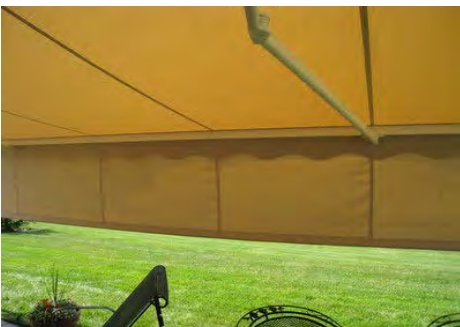

Retractable Drop

A retractable drop is a vertical extension of the fabric cover at the front of the awning. It allows the fabric to be lowered from the front bar using a simple gear mechanism. This makes it possible to curtail horizontal sun and provide privacy. Retractable drops may be used on any awning up to 19' in width. On larger widths, the projection must be 10' or less. Drops of 4' are available in acrylic fabric or mesh. Drops of 6' are available in acrylic fabric only.